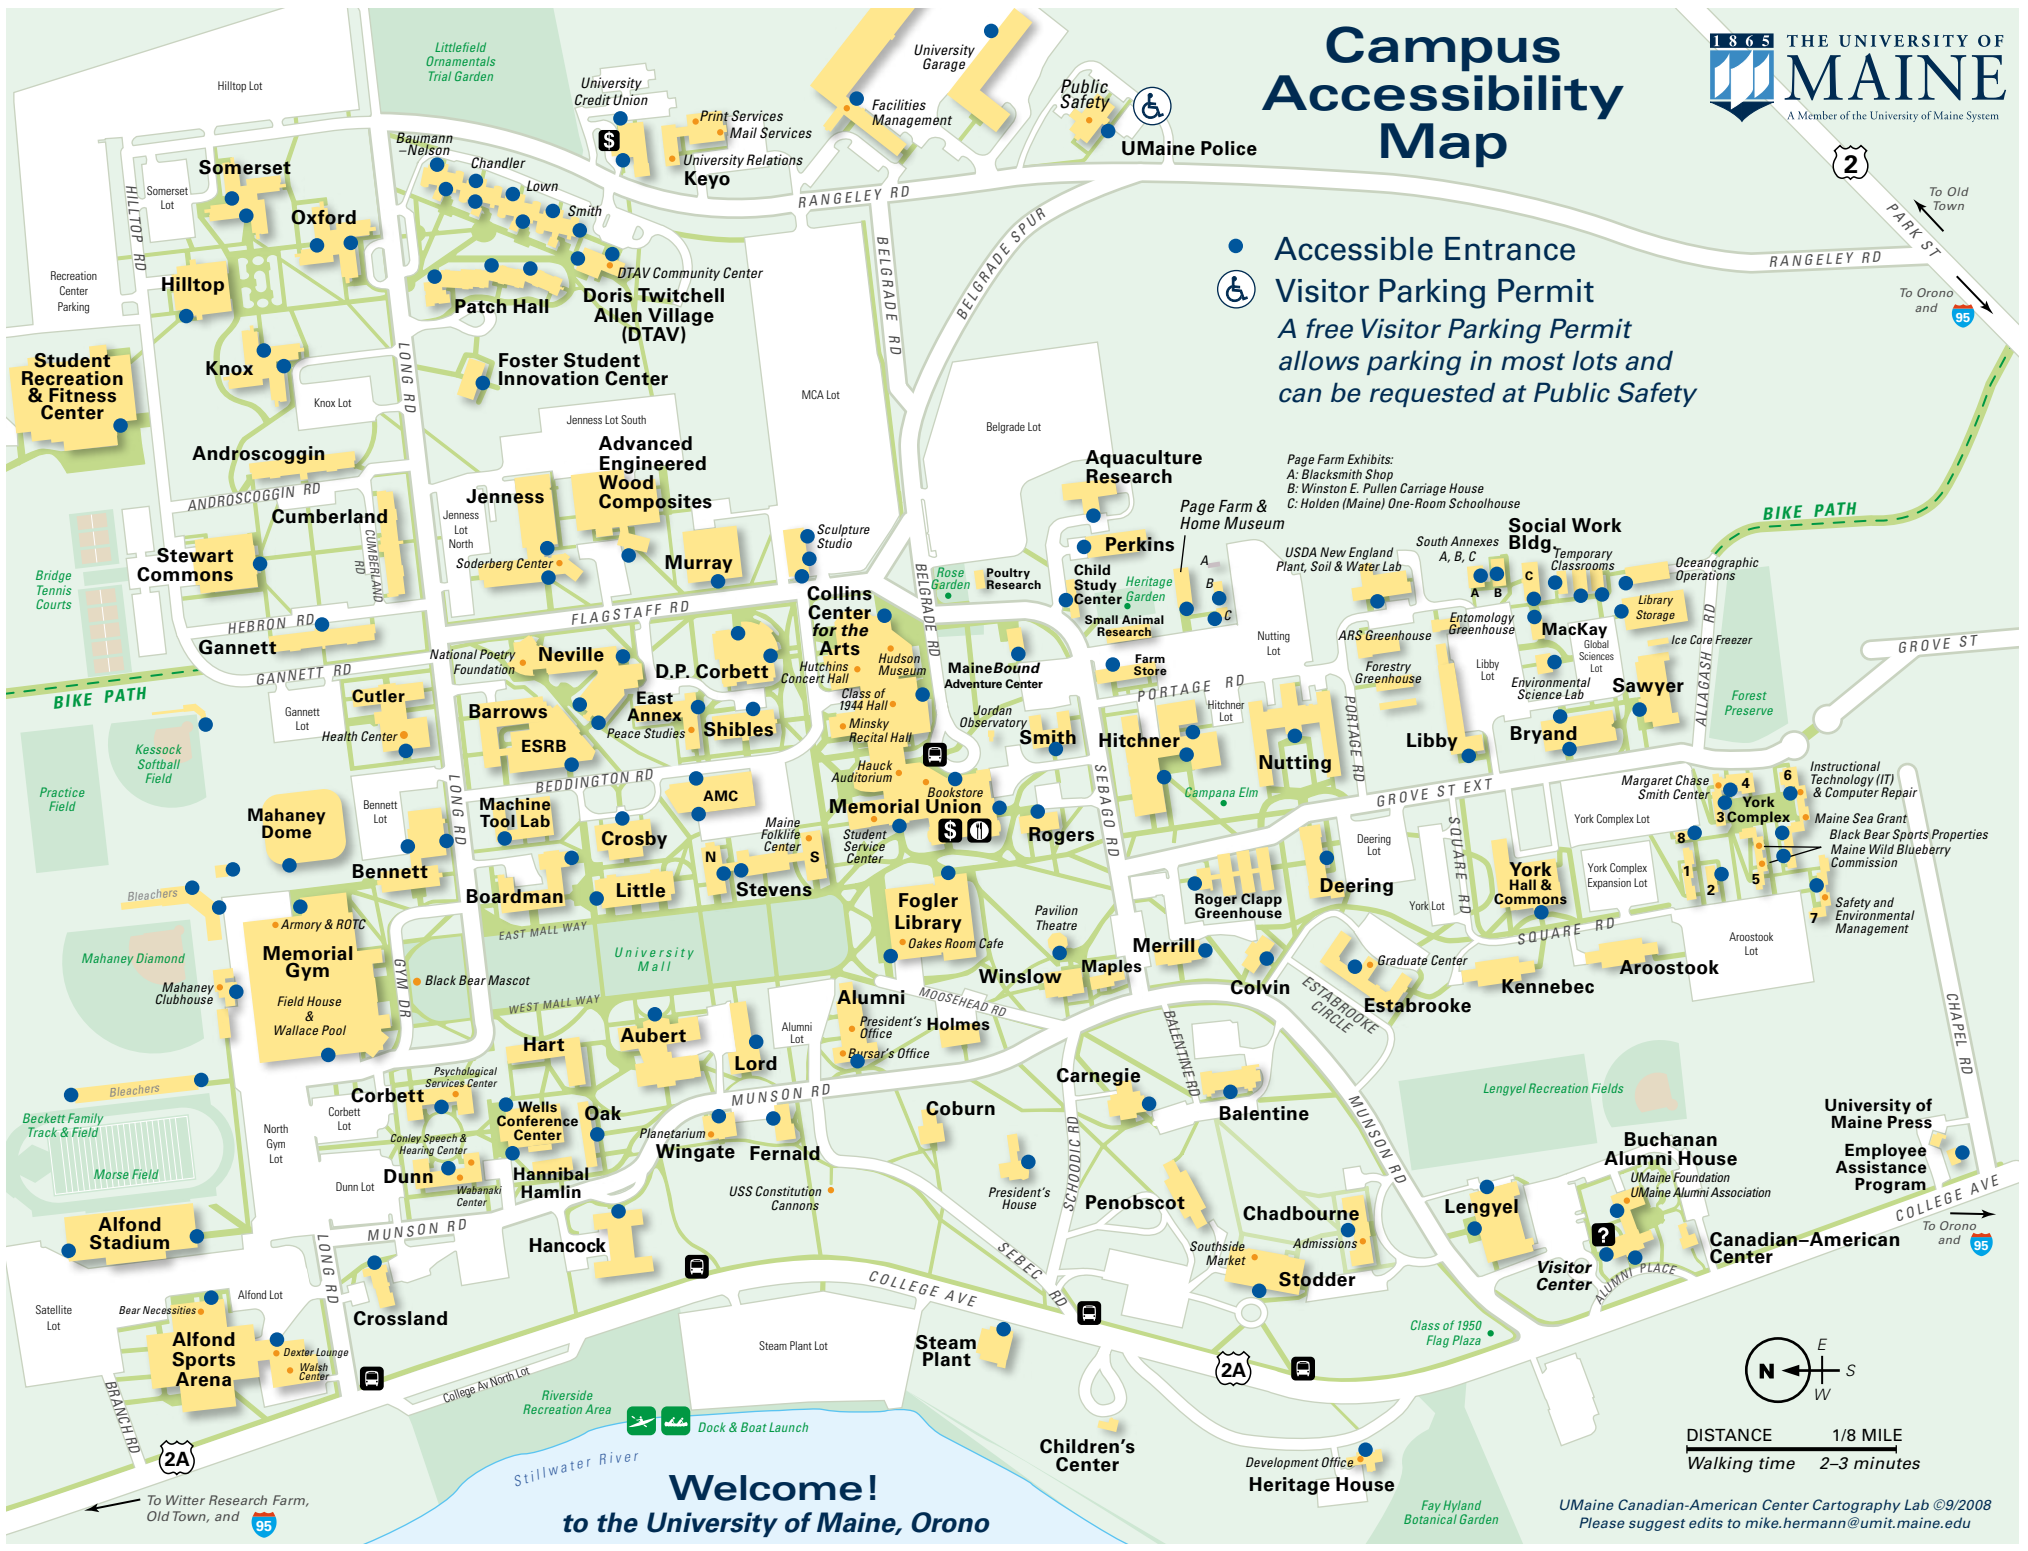

Campus Accessibility Map

 Accessible Entrance
 Visitor Parking Permit
A free Visitor Parking Permit allows parking in most lots and can be requested at Public Safety

Page Farm Exhibits:
A: Blacksmith Shop
B: Winston E. Pullen Carriage House
C: Holden (Maine) One-Room Schoolhouse

DISTANCE 1/8 MILE
Walking time 2-3 minutes

Welcome!
to the University of Maine, Orono